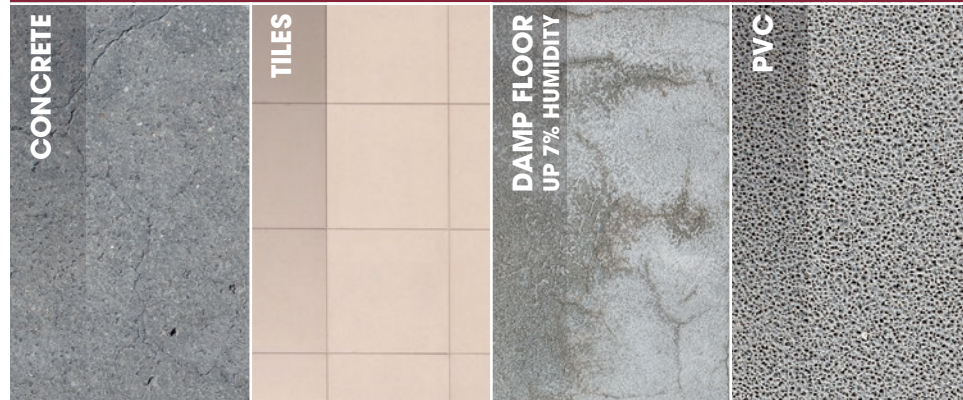

INSTALLATION ON GERFLOR ACOUSTIC UNDERLAY

BETTER IMPACT
SOUND INSULATION

INSTALL DIRECTLY ON ANY SUBFLOOR*

EASY TO REPLACE

* For more information please refer to Gerflor's installation guidelines.

+RESISTANT

TESTED & VALIDATED

HIGH RESISTANT TO VERTICAL STRENGTH AND TO HEAVY TRAFFIC

VERTICAL STRENGTH

- NEW LOCKS
- NEW DESIGN

- HIGH RESISTANCE

TESTED & VALIDATED

TRAFFIC

TESTED & VALIDATED