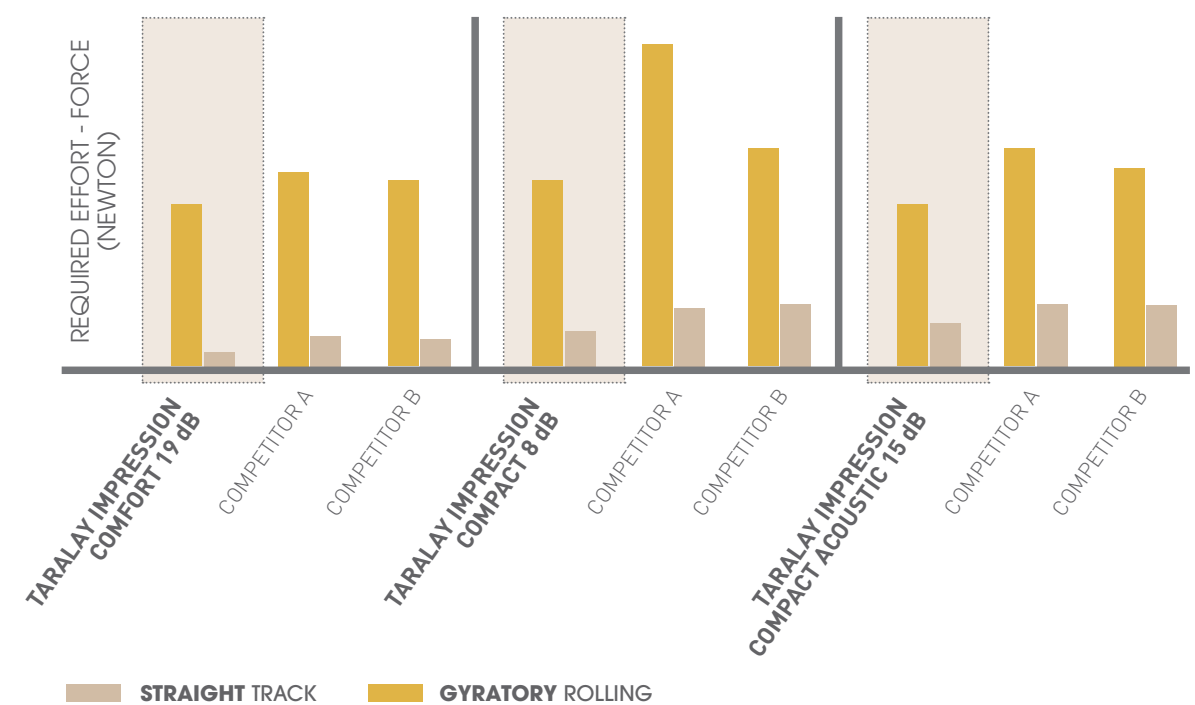

PUSHING FORCE REDUCED BY 15% IN COMPARISON WITH COMPETITORS*

*Tests made by the company Tente®.