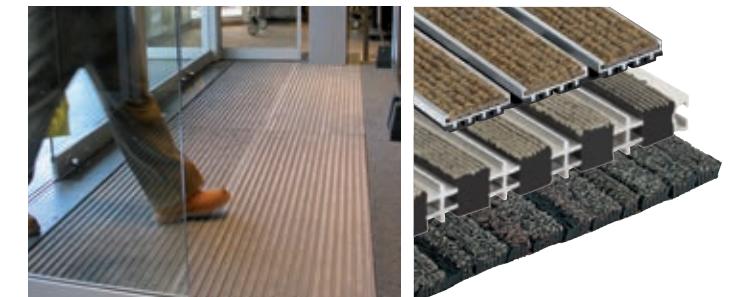

ROMUS ENTRANCE MATS

- Reduce dust
- Prevent premature soiling & wear of floor coverings